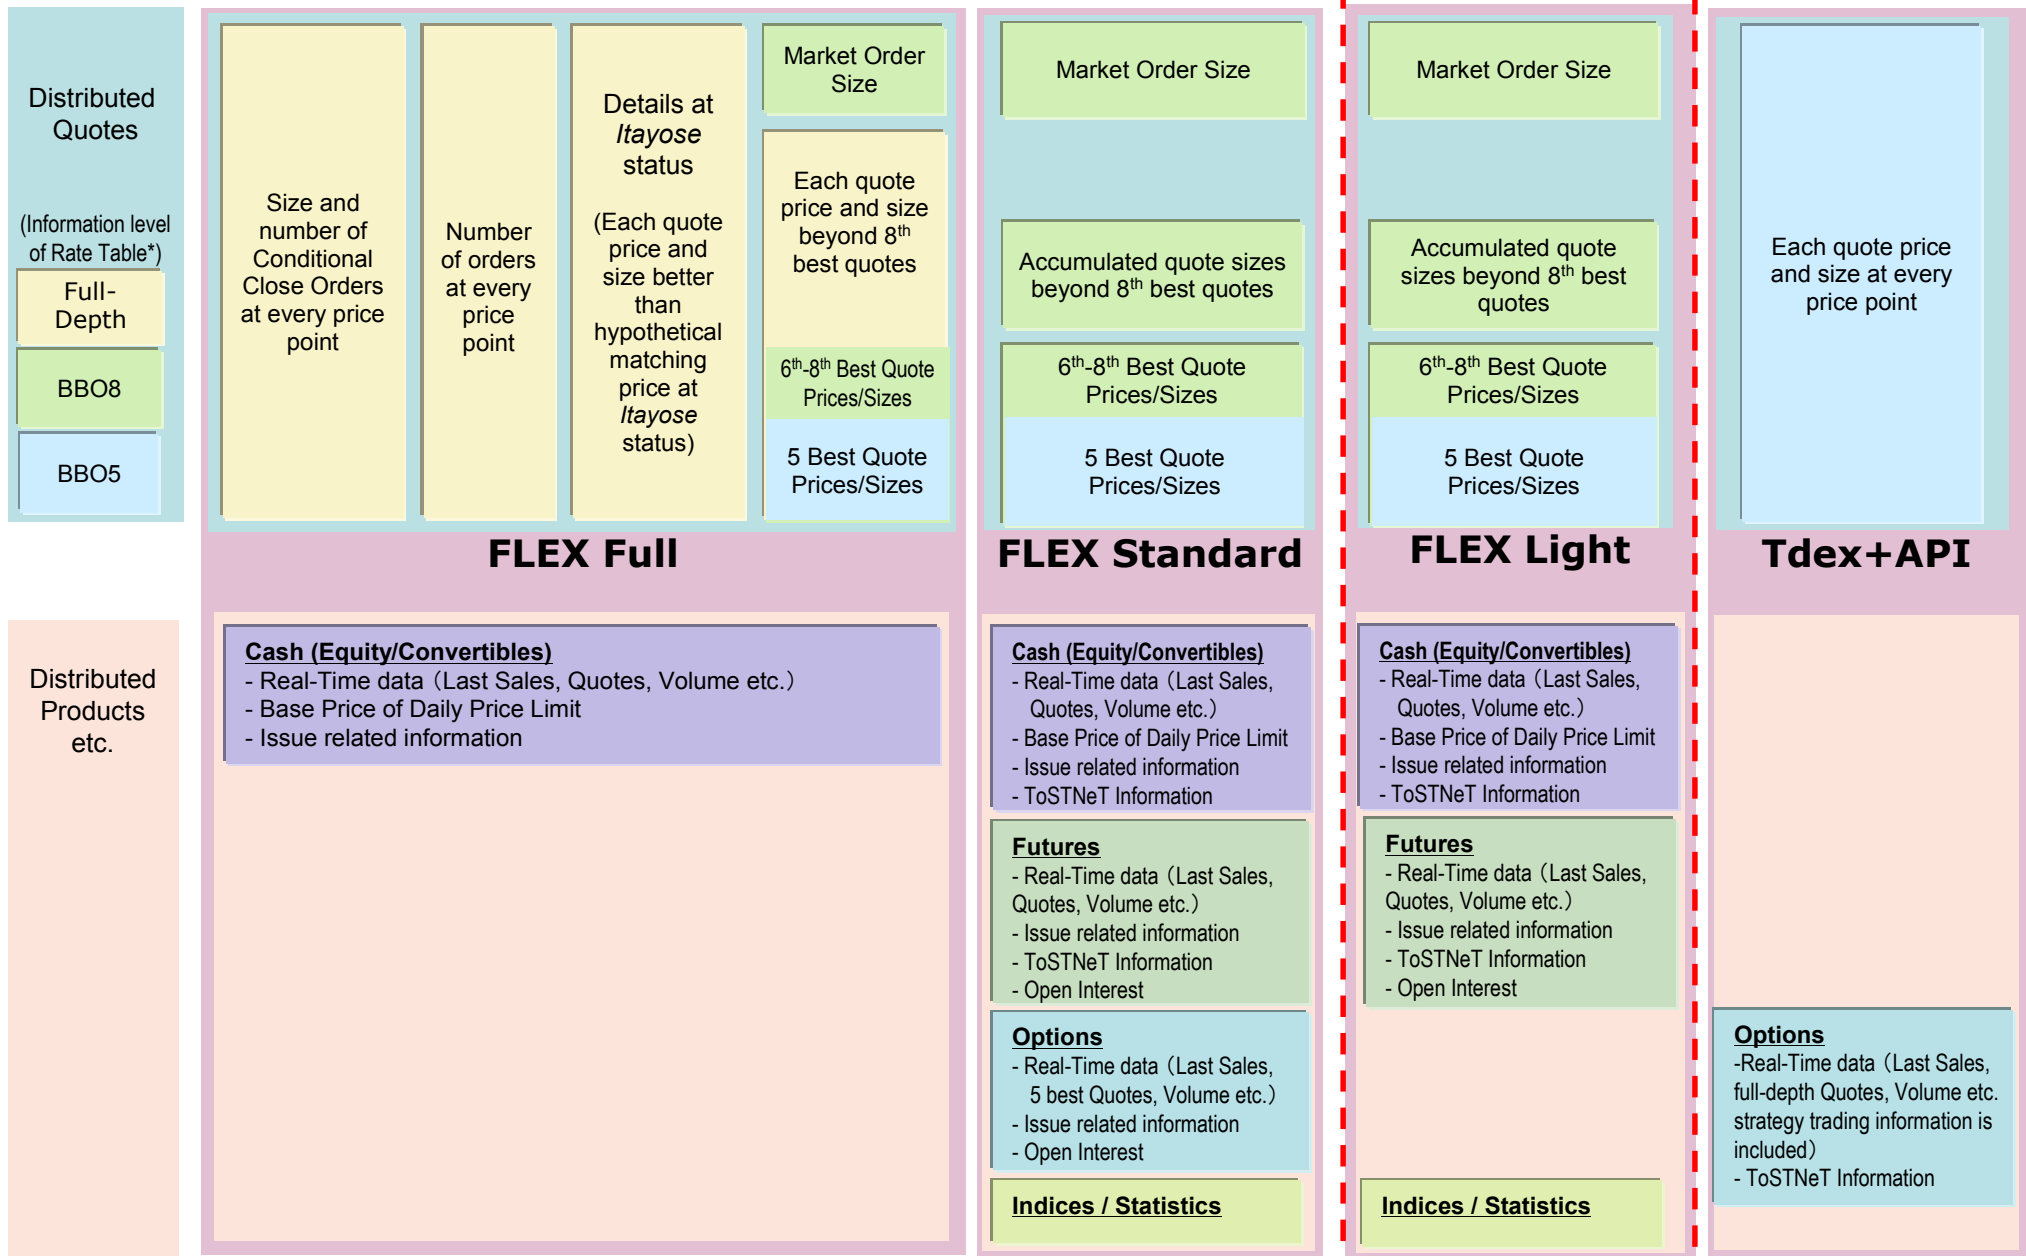

(Reference) Summary of new TSE Information Products

Real-Time data can become "snapshot" mode

* Users need to handle the data by themselves to limit their usage within the level of Information approved by TSE. TSE system does not control the distributed data according to Information levels of Rate Table.